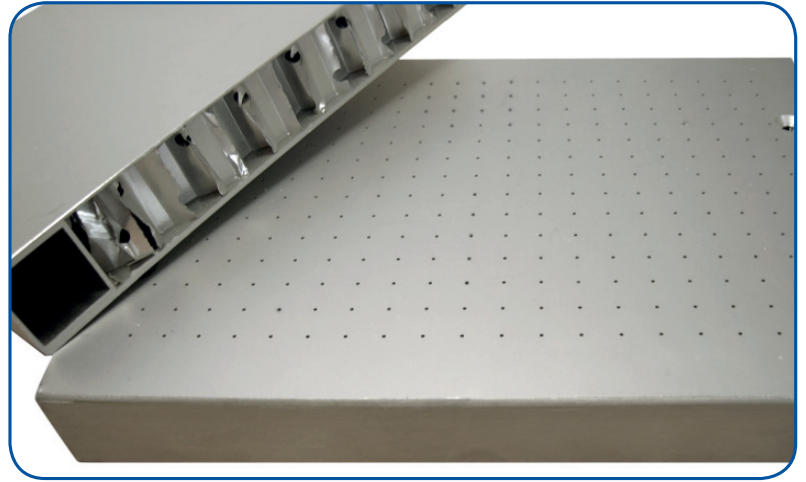

VACUUM TABLES

- Core in aluminium honeycomb
- High planarity
- Lightweight
- Resistant to cleaning solvents
- Surfaces and profile in aluminium
- Dimensions on request

Standard panel composition (Special composition on request)

Standard Dimensions (without junctions) (Special dimensions on request), max 2,5 x 7,5 m Dimension Tolerances +0/-5mm