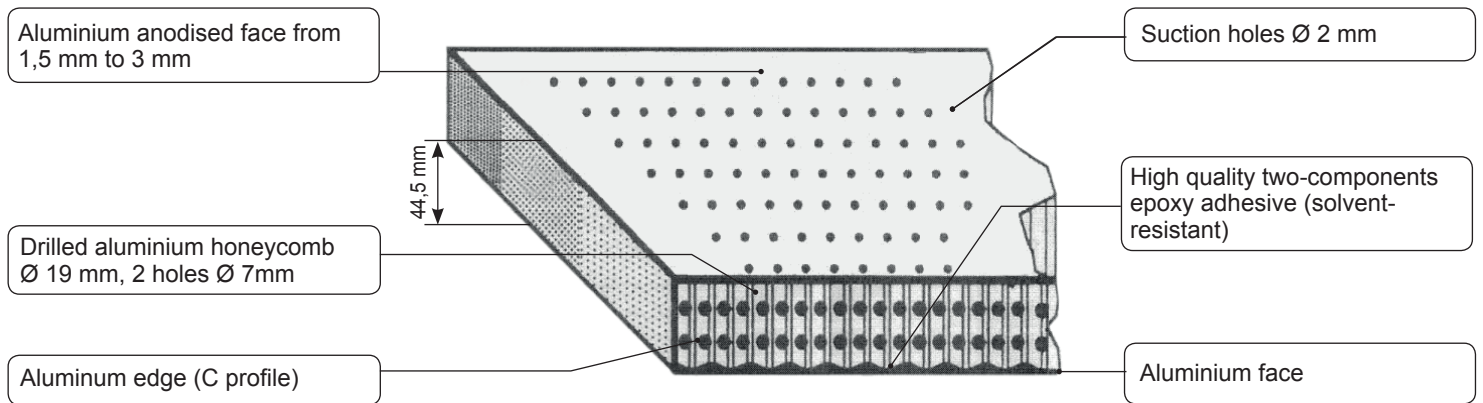

VACUUM TABLES

- Core in aluminium honeycomb
- High planarity
- Lightweight
- Resistant to cleaning solvents
- Surfaces and profile in aluminium
- Dimensions on request

Standard panel composition (Special composition on request)

Standard Dimensions (without junctions) (Special dimensions on request), max 2,5 x 7,5 m Dimension Tolerances +0/-5mm